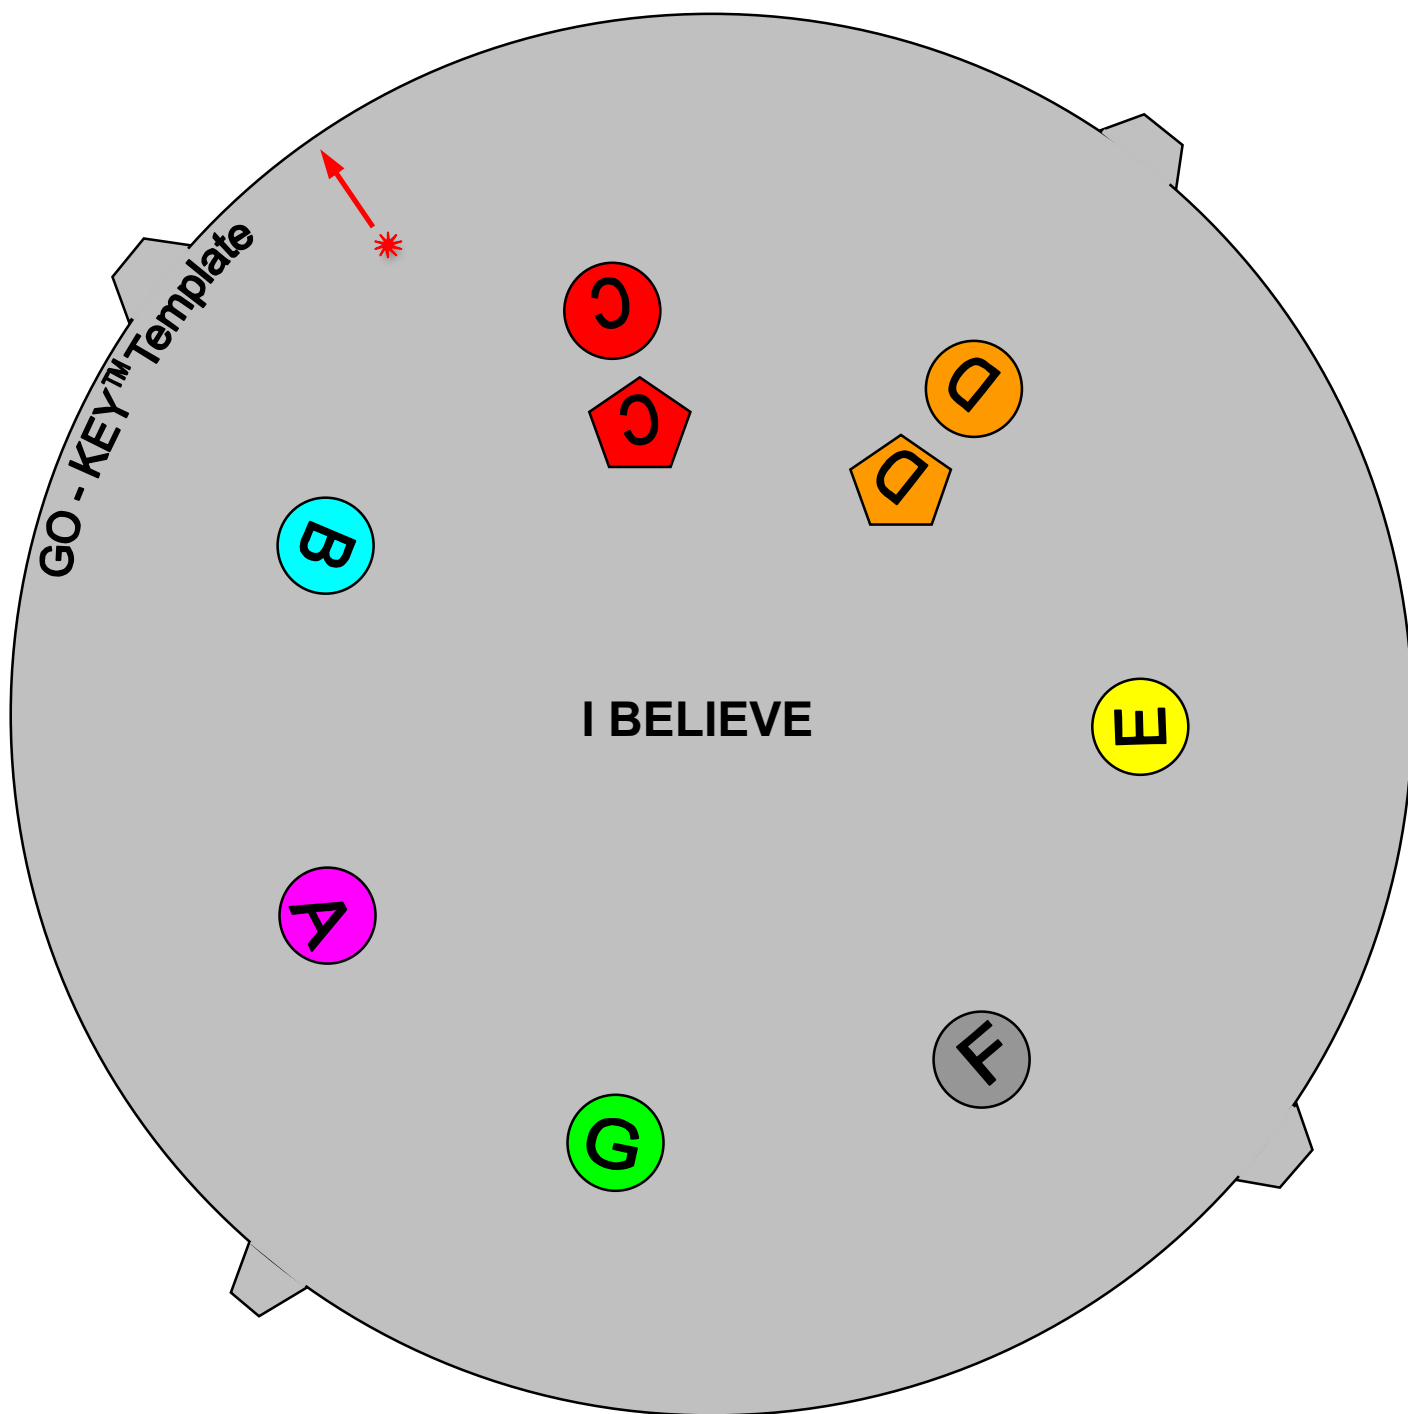

I Believe

START

C C C C C C C C D E D D E D E
I believe for every drop of rain that falls a flower grows

E E E E E E E E F G F F G F G
I believe that somewhere in the darkest night a candle glows

G G G G G G G G A B A A B A B
I believe for every - one who goes astray Someone will come

B C B C C F F A G G
To show the way I believe, I believe

C C C C C C C C D E D D E D E
I believe above the storm the smallest prayer will still be heard

E E E E E E E E F G F F G F G
I believe that someone in the great somewhere hears every word

G G G G G G G G A B A A B A B
Every time I hear a newborn baby cry Or touch a leaf

B C B C C D C D D C C END
Or see the sky Then I know why I be - lieve.

History and Origin

"I Believe" is a popular song written by Ervin Drake, Irvin Graham, Jimmy Shirl and Al Stillman in 1953.

"I Believe" was commissioned and introduced by Jane Froman on her television show, and became the first hit song ever introduced on TV. Froman, troubled by the uprising of the Korean War in 1952 so soon after World War II, asked Drake, Graham, Shirl and Stillman to compose a song that would offer hope and faith to the populace. Froman's commercial recording reached No. 11 in the Billboard charts during a 10-week stay. "I Believe" has been recorded by many others, and has become both a popular and religious standard.