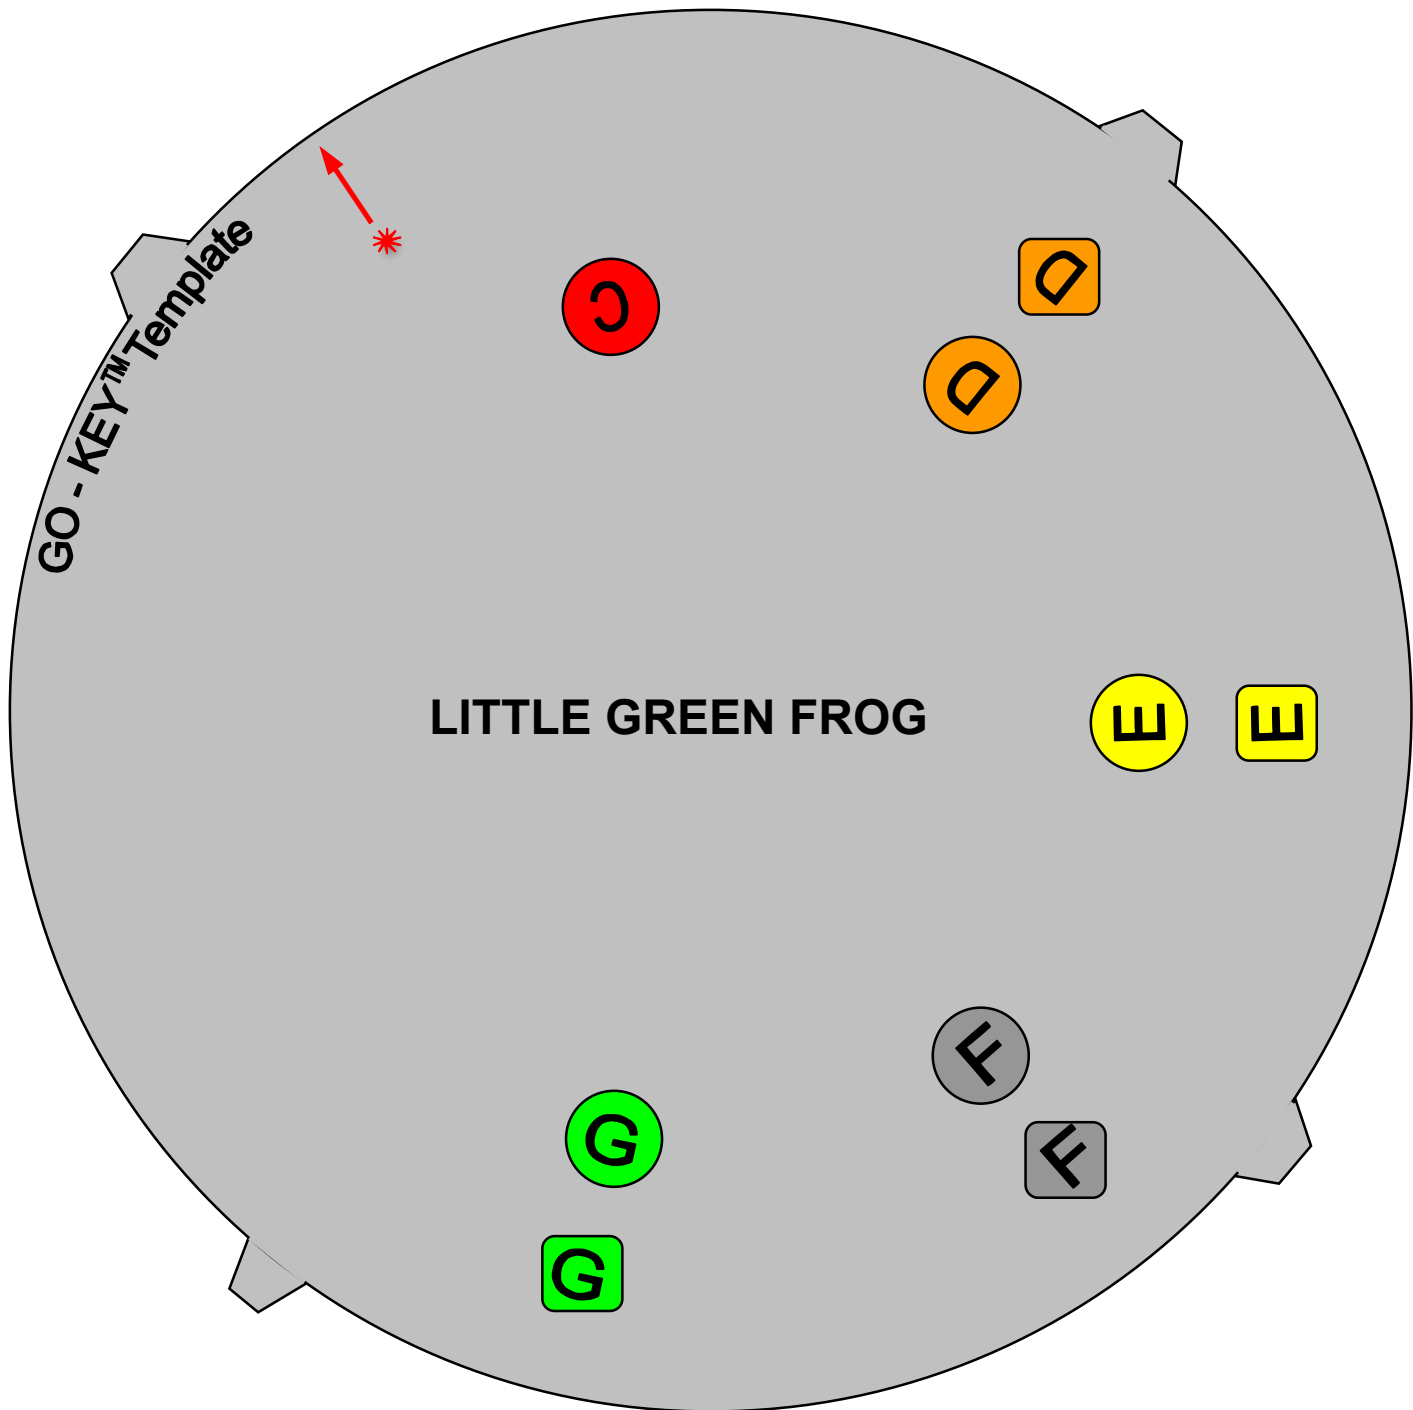

Little Green Frog

START

UM AH, WENT THE LITTLE GREEN FROG ONE DAY UM AH, WENT THE

LITTLE GREEN FROG UM AH, WENT THE LITTLE GREEN

FROG ONE DAY AND HIS EYES WENT UM AH UM AH UM AH AH END

Lyrics

Verse 1:

Um Ah, went the little green frog
 one day Um Ah, went the little green frog
 Um Ah, went the little green frog one day
 and his eyes went Um Ah, Um Ah, Um Ah Ah

Verse 2:

Honk Honk, went the big red truck
 one day Honk Honk went the big red truck
 Squish Squash, went the little green frog
 and his eyes didn't go Um Ah, anymore 'cause they all got eaten by a dog Woof Woof!

History and Origin

The origins of the song are unknown.

"Little Green Frog" is a song heard in Season Sixteen episode, "I Should Have Never Gone Ziplining".

The zip-line tourist group sings it in the shuttle van ride between the zip line points.