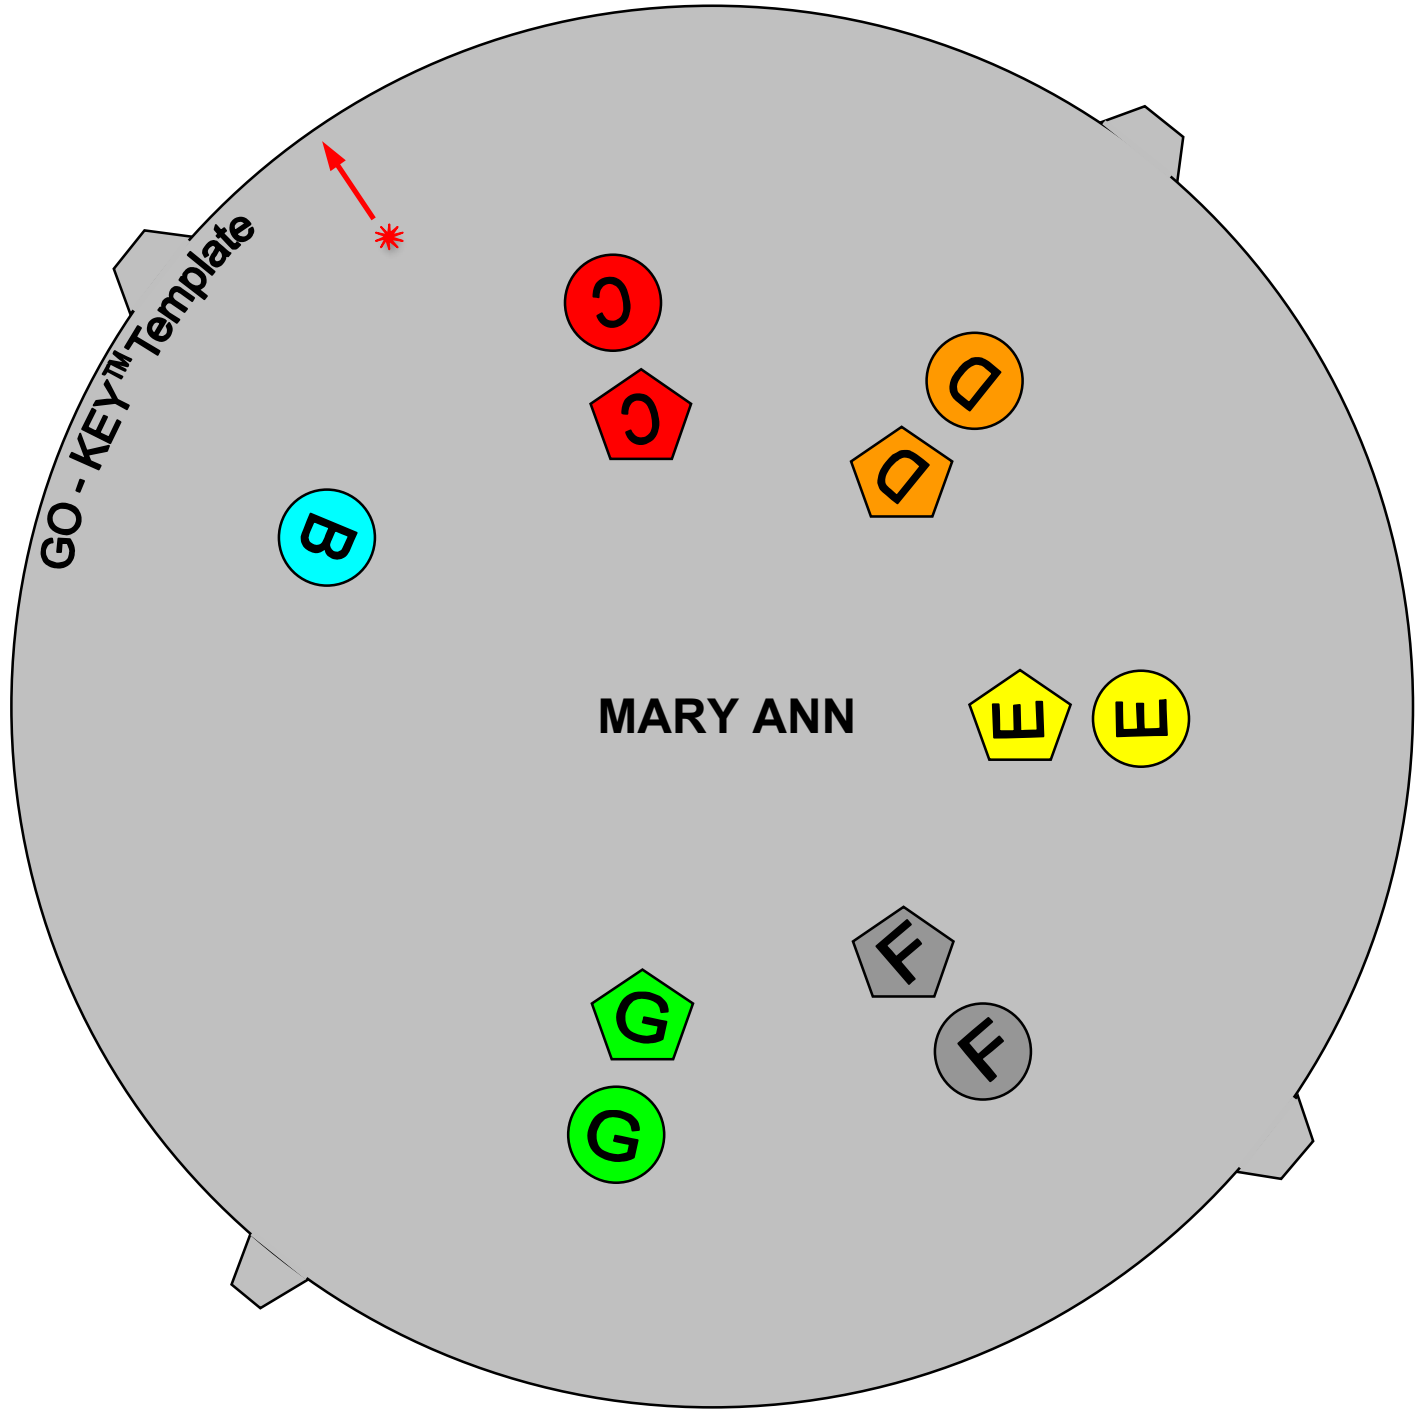

# Mary Ann

(chorus)

START

ALL DAY ALL NIGHT MARY ANN

DOWN BY THE SEA SHORE SIFTING SAND

EVEN LITTLE CHILDREN LOVE MARY ANN

DOWN BY THE SEA SIDE SIFTING SAND

## Lyrics (Harry Belafonte)

Mary Ann, Oh, Mary Ann  
 Oh, won't you marry me?  
 We can have a bamboo hut  
 With brandy in the tea  
 Leave your fat old mama home  
 She never will say yes  
 If your mama don't know now  
 She can guess.

### Chorus

When she walks along the shore  
 People pause to greet  
 White birds fly around her  
 Little fish come to her feet

In her heart is love  
 But I'm the only mortal man  
 Who's allowed to kiss  
 My Mary Ann.

## History and Origin

**"Mary Ann"**, a 1928 song written by Abner Silver and Benny Davis

Made popular by Harry Belafonte an American singer, songwriter, actor, and social activist. One of the most successful Caribbean American pop stars in history, he was dubbed the "King of Calypso" for popularizing the Caribbean musical style with an international audience in the 1950s. His breakthrough album Calypso (1956) is the first million selling album by a single artist.